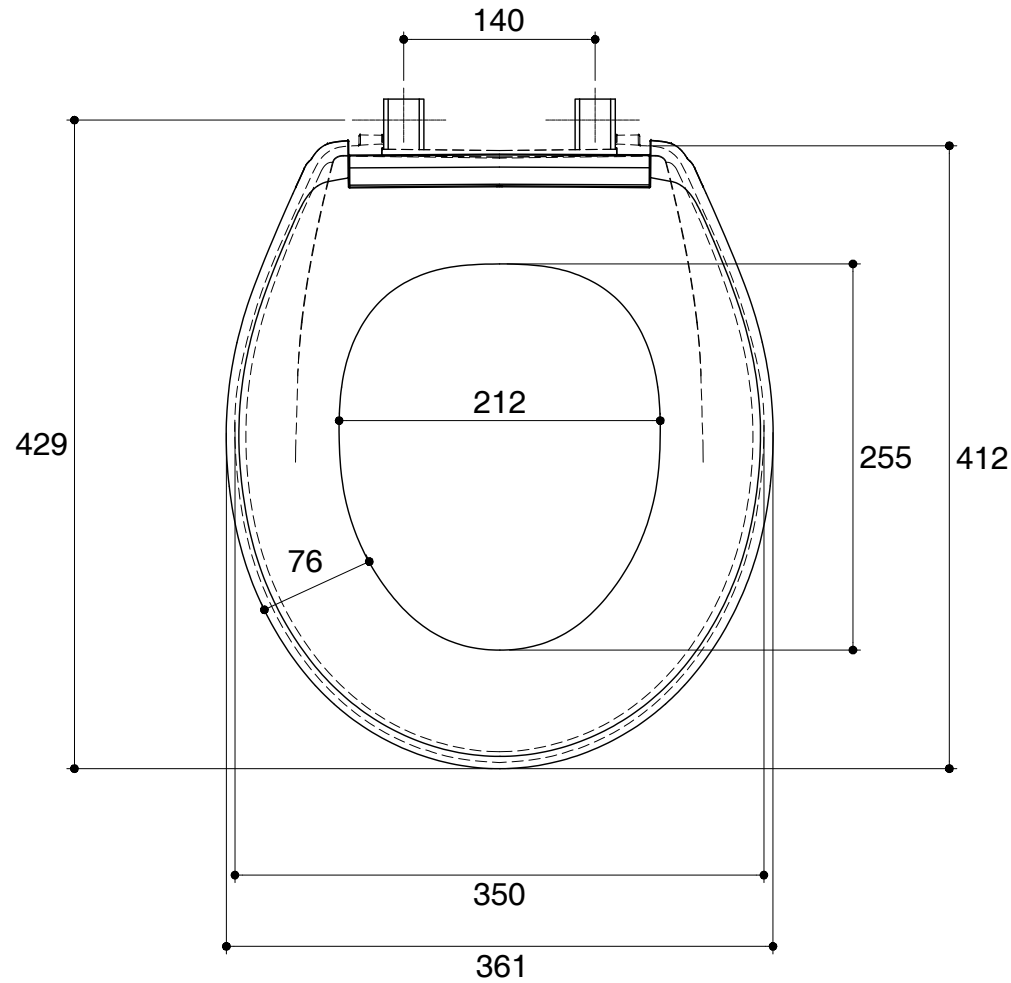

Dimensions are approximate.

Unit: mm

SKU	K-17402X-WK
Name	NEW GOLD STAR SEAT
Description	TOILET SEAT

KARAT

* The recommended dimension for installation can be adjusted according to user preferences and layout.