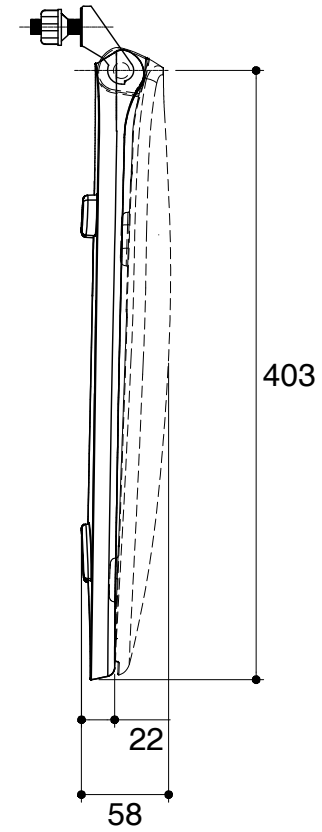

Dimensions are approximate.

Unit: mm

SKU	K-17402X-WK
Name	NEW GOLD STAR SEAT
Description	TOILET SEAT

KARAT

* The recommended dimension for installation can be adjusted according to user preferences and layout.